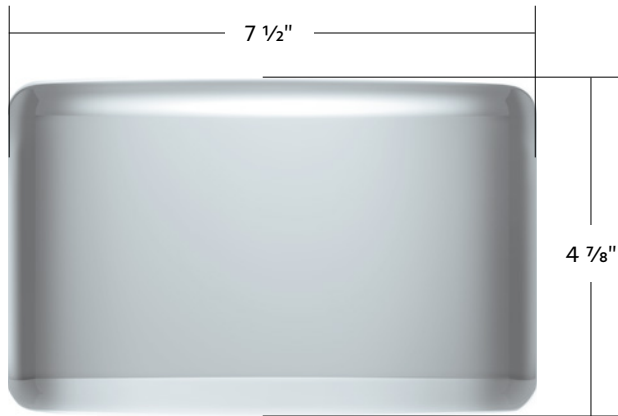

BACK IN STOCK

4-5/8" X 7-3/8" Stainless Steel Horn Cover

- Stainless steel horn cover
- 4 welded snap-in clips for mounting
- Fits 4 5/8" X 7 3/8" horn bell

21305	Stainless Steel Horn Cover	1 Pc. / Each