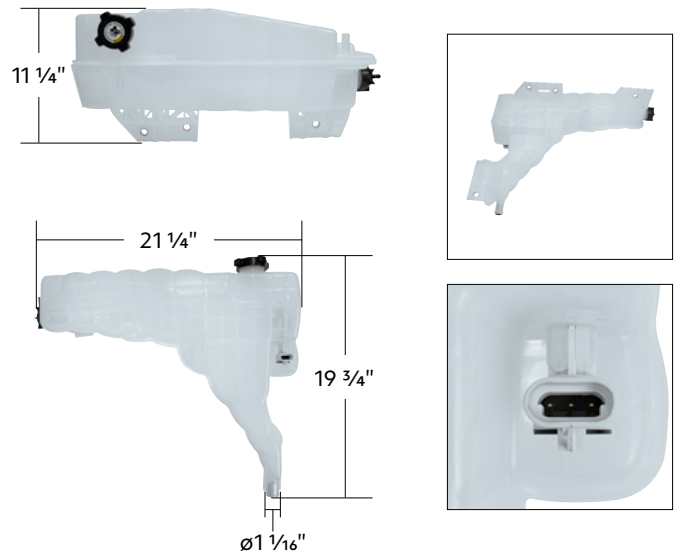

United Pacific

NEW ITEMS // April 2024

MESH GRILLE

Mesh Grille

2018-2024 Freightliner Cascadia

- Stylish custom mesh grille for 2018+ generation body style Freightliner Cascadia
- Bug screen included
- Mounting hardware included
- Approximate dimension: 48-1/2" L x 29" W

42458	Chrome	1 Pc. / Each
42459	Black	1 Pc. / Each

T 800.790.6988 | F 888.986.5988 | truck.upauto.com

Pressurized Coolant Reservoir & Coolant Level Sensor

2008-2022 Peterbilt 389 & Kenworth W900

- Quality injection molded plastic
- Includes reservoir cap and coolant level sensor
- Also fits Peterbilt 367, 365, 382 & Kenworth T800, T660
- Direct replacement for OEM part numbers T1673008

26007 Coolant Reservoir & Level Sensor 1 Pc. / Wbox

Pressurized Coolant Reservoir & Coolant Level Sensor

2017-2021 Kenworth T680

- Quality injection molded plastic
- Includes reservoir cap and coolant level sensor
- Also fits 2017-2021 Kenworth T880 & 2013-2022 Peterbilt 579
- Direct replacement for OEM part number DR104004