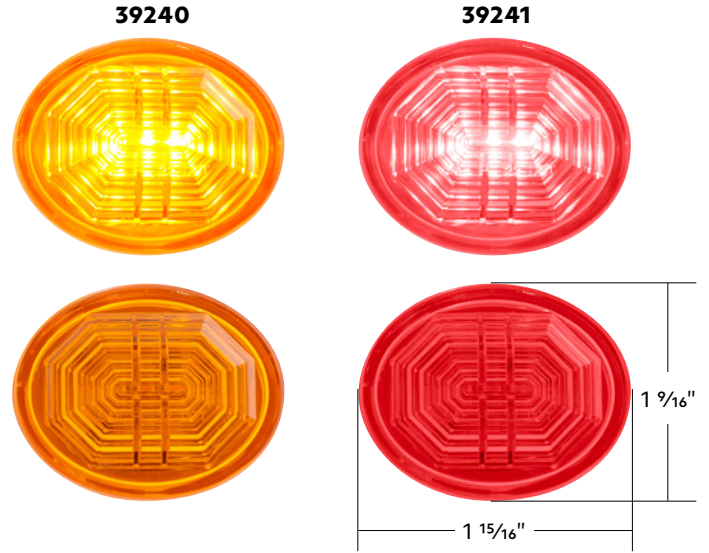

3 LED Rectangular Clearance/Marker Light

- Polycarbonate lens sonically sealed to housing to prevent moisture intrusion
- Features 3 bright LEDs
- Includes foam mounting pad and grommet for mounting
- Easy wiring with two wire leads with 0.180" bullet connectors
- IP67 water resistant
- DOT/SAE P2

39245	Amber LED/Amber Lens	1 Pc. / Card
39246	Red LED/Red Lens	1 Pc. / Card