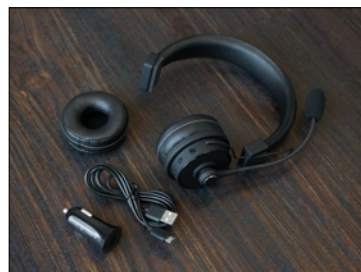

Blue Tiger Elevate Ultra 2.0 Bluetooth Headset

- New Bluetooth 5.2 allows longer range and faster transfer speed for quicker connection between two devices
- New optional cool gel ear cushion included for long term comfort
- New USB C allows for quicker charging, full charge in 1.5 hours
- Advanced noise-canceling for crystal-clear sound and word clarity
- Made for hard working truckers, offering battery life for longest talk time, best comfort, and premium sound
- Seamlessly connect your preferred virtual assistant to your mobile devices
- 60 hours battery life (talk time), 1200 hours of standby time
- 96% noise cancellation
- Supports English, French, and Spanish languages
- In the box: Elevate Headset, USB C charging cable, D/C vehicle adapter, perforated cooling gel ear cushion, bonus protein leather ear cushion, bonus mic cover, bonus headset travel bag, & quick start guide

95003 Black

1 Pc. / Cbox