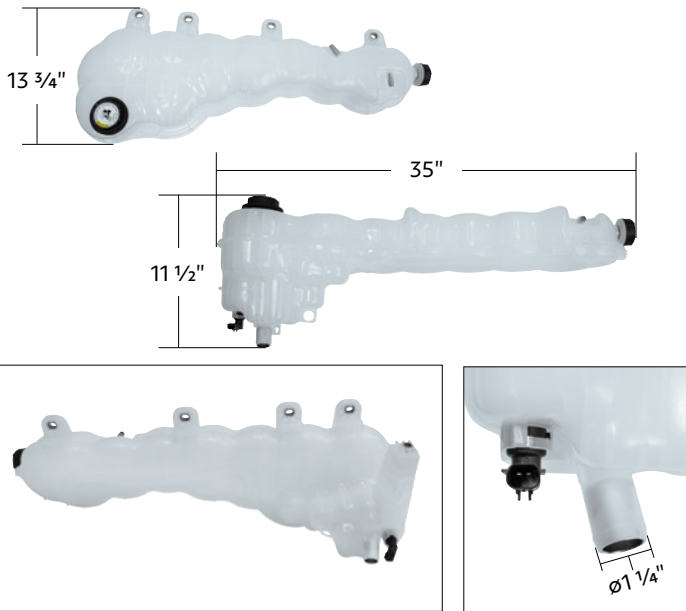

United Pacific

NEW ITEMS // April 2024

MESH GRILLE

Mesh Grille

2018-2024 Freightliner Cascadia

- Stylish custom mesh grille for 2018+ generation body style Freightliner Cascadia
- Bug screen included
- Mounting hardware included
- Approximate dimension: 48-1/2" L x 29" W

42458	Chrome	1 Pc. / Each
42459	Black	1 Pc. / Each

T 800.790.6988 | F 888.986.5988 | truck.upauto.com

Pressurized Coolant Reservoir & Coolant Level Sensor

2008-2022 Peterbilt 389 & Kenworth W900

- Quality injection molded plastic
- Includes reservoir cap and coolant level sensor
- Also fits Peterbilt 367, 365, 382 & Kenworth T800, T660
- Direct replacement for OEM part numbers T1673008

26007 Coolant Reservoir & Level Sensor 1 Pc. / Wbox

Pressurized Coolant Reservoir & Coolant Level Sensor

2017-2021 Kenworth T680

- Quality injection molded plastic
- Includes reservoir cap and coolant level sensor
- Also fits 2017-2021 Kenworth T880 & 2013-2022 Peterbilt 579
- Direct replacement for OEM part number DR104004

26008 Coolant Reservoir & Level Sensor 1 Pc. / Wbox

Pressurized Coolant Reservoir & Coolant Level Sensor

2018-2022 Freightliner Cascadia

- Quality injection molded plastic
- Includes reservoir cap and coolant level sensor
- Direct replacement for OEM part numbers A05-32836-000