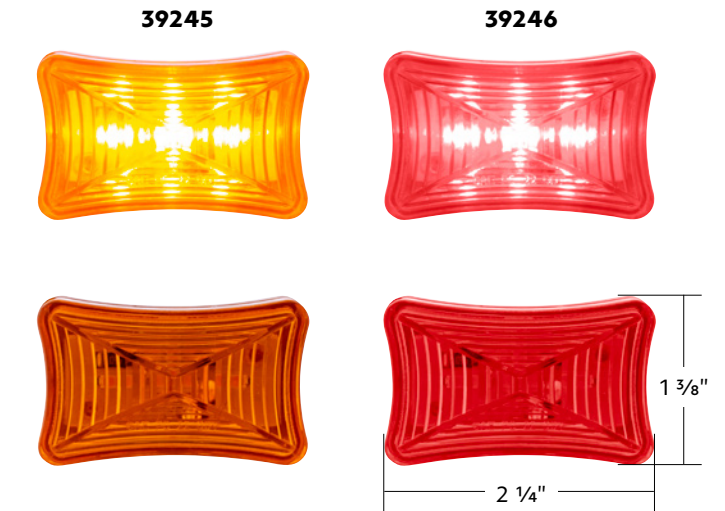

3 LED Oval Clearance/Marker Light

- Polycarbonate lens sonically sealed to housing to prevent moisture intrusion
- Features 3 bright LEDs
- Includes foam mounting pad and grommet for mounting
- Easy wiring with two wire leads with 0.180" bullet connectors
- IP67 water resistant
- DOT/SAE P2

39240	Amber LED/Amber Lens	1 Pc. / Card
39241	Red LED/Red Lens	1 Pc. / Card

3 LED Rectangular Clearance/Marker Light

- Polycarbonate lens sonically sealed to housing to prevent moisture intrusion
- Features 3 bright LEDs
- Includes foam mounting pad and grommet for mounting
- Easy wiring with two wire leads with 0.180" bullet connectors
- IP67 water resistant
- DOT/SAE P2

39245	Amber LED/Amber Lens	1 Pc. / Card
39246	Red LED/Red Lens	1 Pc. / Card