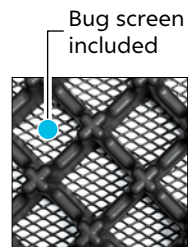

Mesh Grille

2018-2024 Freightliner Cascadia

- Stylish custom mesh grille for 2018+ generation body style Freightliner Cascadia
- Bug screen included
- Mounting hardware included
- Approximate dimension: 48-1/2" L x 29" W

42458	Chrome	1 Pc. / Each
42459	Black	1 Pc. / Each