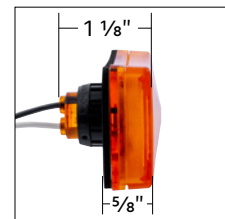

3 LED Oval Clearance/Marker Light

- Polycarbonate lens sonically sealed to housing to prevent moisture intrusion
- Features 3 bright LEDs
- Includes foam mounting pad and grommet for mounting
- Easy wiring with two wire leads with 0.180" bullet connectors
- IP67 water resistant
- DOT/SAE P2

39240	Amber LED/Amber Lens	1 Pc. / Card
39241	Red LED/Red Lens	1 Pc. / Card

3 LED Rectangular Clearance/Marker Light

- Polycarbonate lens sonically sealed to housing to prevent moisture intrusion
- Features 3 bright LEDs
- Includes foam mounting pad and grommet for mounting
- Easy wiring with two wire leads with 0.180" bullet connectors
- IP67 water resistant
- DOT/SAE P2

39245	Amber LED/Amber Lens	1 Pc. / Card
39246	Red LED/Red Lens	1 Pc. / Card