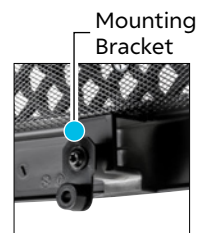

Mesh Grille

2018-2024 Freightliner Cascadia

- Stylish custom mesh grille for 2018+ generation body style Freightliner Cascadia
- Bug screen included
- Mounting hardware included
- Approximate dimension: 48-1/2" L x 29" W

42458	Chrome	1 Pc. / Each
42459	Black	1 Pc. / Each