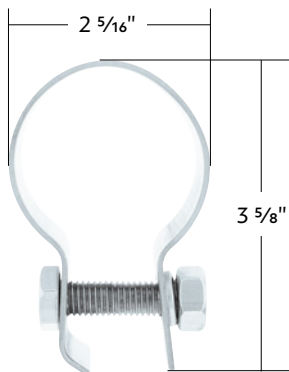

Stainless Steel Quarter Fender 2" Tube Clamp

- Stainless steel clamp for 2" tubes
- Includes bolt, lock washer, and nut

10632 SS Quarter Fender 2" Tube Clamp 1 Pc. / Each

71019

71020

Ace Of Spades Air Valve Knob