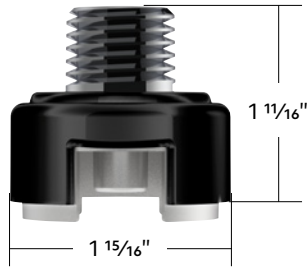

13/15/18 Speed

70907