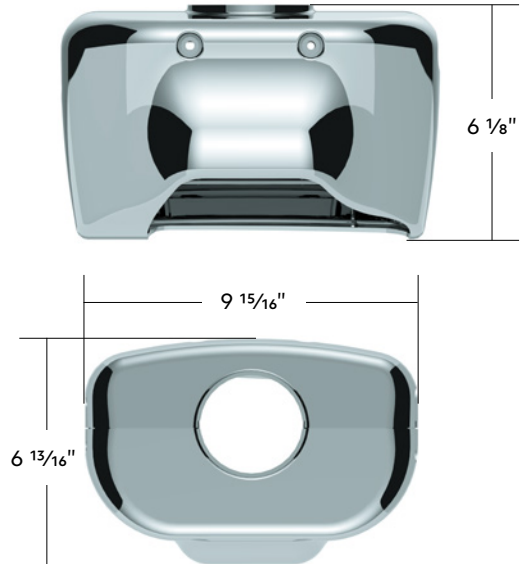

NEW
COLOR BOX DESIGN

CHROME
FINISH

Upper Steering Column Cover

Peterbilt 389 (2008-2023), Peterbilt 388/386 (2006-2015), & KW W900L/T600 (2006-2007)

- Beautiful chrome plated finish with triple chrome plating process
- For use with models equipped with 2-piece steering column
- Also fits 379/378 (2006-2007)
- Original style with mounting screw holes and contours (screws not included)

21748 Upper Steering Column Cover

1 Pc. / Cbox

NEW &
IMPROVED!

Blue Tiger Elevate Ultra 2.0 Bluetooth Headset

- New Bluetooth 5.2 allows longer range and faster transfer speed for quicker connection between two devices
- New optional cool gel ear cushion included for long term comfort
- New USB C allows for quicker charging, full charge in 1.5 hours
- Advanced noise-canceling for crystal-clear sound and word clarity
- Made for hard working truckers, offering battery life for longest talk time, best comfort, and premium sound
- Seamlessly connect your preferred virtual assistant to your mobile devices
- 60 hours battery life (talk time), 1200 hours of standby time
- 96% noise cancellation
- Supports English, French, and Spanish languages
- In the box: Elevate Headset, USB C charging cable, D/C vehicle adapter, perforated cooling gel ear cushion, bonus protein leather ear cushion, bonus mic cover, bonus headset travel bag, & quick start guide

95003 Black

1 Pc. / Cbox