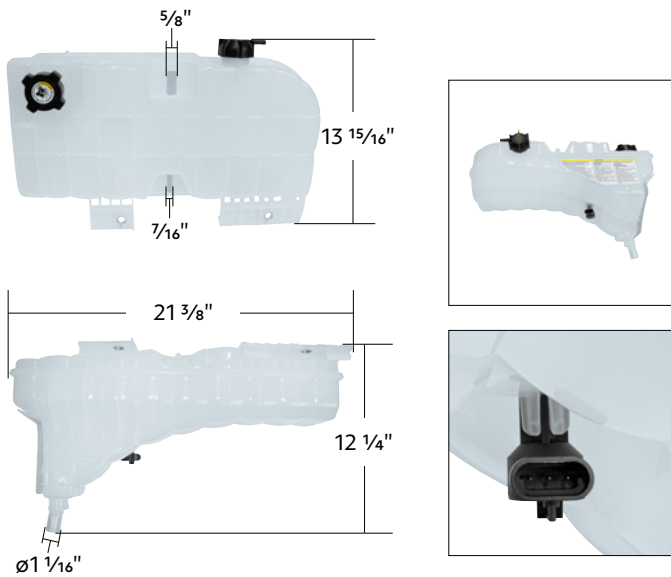

United Pacific

NEW ITEMS // April 2024

MESH GRILLE

Mesh Grille

2018-2024 Freightliner Cascadia

- Stylish custom mesh grille for 2018+ generation body style Freightliner Cascadia
- Bug screen included
- Mounting hardware included
- Approximate dimension: 48-1/2" L x 29" W

42458	Chrome	1 Pc. / Each
42459	Black	1 Pc. / Each

T 800.790.6988 | F 888.986.5988 | truck.upauto.com

Pressurized Coolant Reservoir & Coolant Level Sensor

2008-2022 Peterbilt 389 & Kenworth W900

- Quality injection molded plastic
- Includes reservoir cap and coolant level sensor
- Also fits Peterbilt 367, 365, 382 & Kenworth T800, T660
- Direct replacement for OEM part numbers T1673008

26007 Coolant Reservoir & Level Sensor 1 Pc. / Wbox

Pressurized Coolant Reservoir & Coolant Level Sensor

2017-2021 Kenworth T680

- Quality injection molded plastic
- Includes reservoir cap and coolant level sensor
- Also fits 2017-2021 Kenworth T880 & 2013-2022 Peterbilt 579
- Direct replacement for OEM part number DR104004