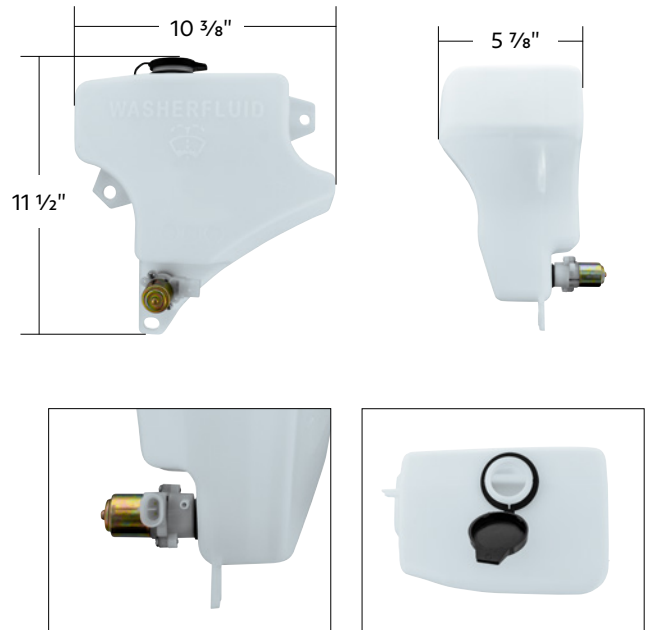

42458	Chrome	1 Pc. / Each
42459	Black	1 Pc. / Each

T 800.790.6988 | F 888.986.5988 | truck.upauto.com

Pressurized Coolant Reservoir & Coolant Level Sensor

2008-2022 Peterbilt 389 & Kenworth W900

- Quality injection molded plastic
- Includes reservoir cap and coolant level sensor
- Also fits Peterbilt 367, 365, 382 & Kenworth T800, T660
- Direct replacement for OEM part numbers T1673008

26007 Coolant Reservoir & Level Sensor 1 Pc. / Wbox

Pressurized Coolant Reservoir & Coolant Level Sensor

2017-2021 Kenworth T680

- Quality injection molded plastic
- Includes reservoir cap and coolant level sensor
- Also fits 2017-2021 Kenworth T880 & 2013-2022 Peterbilt 579
- Direct replacement for OEM part number DR104004

26008 Coolant Reservoir & Level Sensor 1 Pc. / Wbox

Pressurized Coolant Reservoir & Coolant Level Sensor

2018-2022 Freightliner Cascadia

- Quality injection molded plastic
- Includes reservoir cap and coolant level sensor
- Direct replacement for OEM part numbers A05-32836-000

26009 Coolant Reservoir & Level Sensor 1 Pc. / Wbox

Washer Fluid Reservoir

2007-2019 Peterbilt 389

- Quality injection molded plastic
- Direct replacement for OEM part numbers N5355001
- Also fits Peterbilt 335, 340, 362, 365, 367, 384, 386, 387, 388, & Kenworth T680, T880.