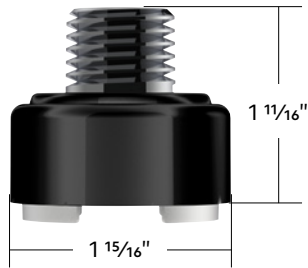

9/10 Speed

70908